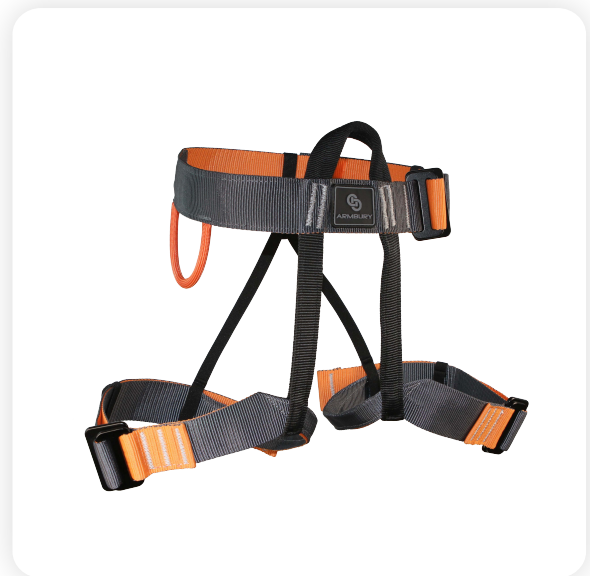

TECHNICAL DATA SHEET

GEMINI

Ref.

4121111

Description

Fully adjustable harness with simple design for all activities especially suitable for climbing schools, adventure park, gyms and via ferrata. Equipped with three buckles allowing easy and fast adjustment on both leg loops and waist belt. Reinforced belay loop for increased durability.

Technical specification

Size: UNI
Weight: 405 g
Material: Polyester
CE-EN12277-UIAA

References

WARNING: Before use, read and understand all instructions. Understand and accept the risks involving before participating. Any misuse of the equipment can result in severe injury or death. Products and specifications subject to change without notice.