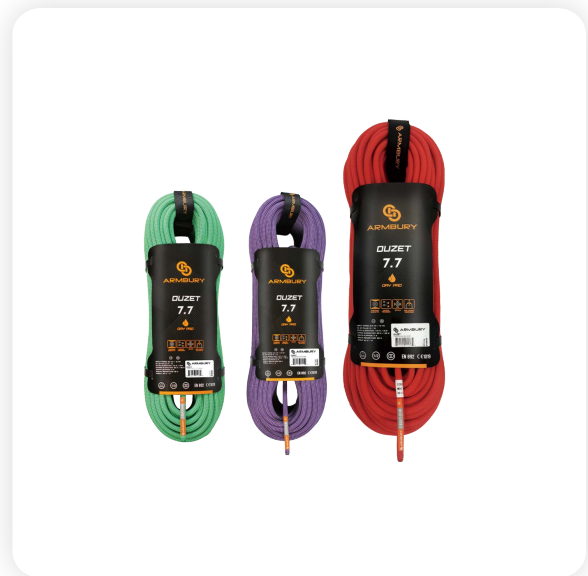

TECHNICAL DATA SHEET

OUZET 7.7

Ref.

41111XX

Description

A light weight, easy to handle and DRY PRO treated half and twin rope suitable for ice climbing, Alpine adventure and mountain ski.

Technical specification

Impact Force: 6.2 / 10 kN
No. of Falls: 5 / 14
Static Elongation: 11.3 / 8.1 %
Dynamic Elongation: 33 / 30 %
Sheath Slippage: 0 %
Sheath Percentage: 38 %
Weight: 40 g/m
Material: PA
CE-EN892-UIAA

References

CODE	COLOR
411121X	BLUE/WHITE
411122X	PINK/WHITE
411123X	RED

WARNING: Before use, read and understand all instructions. Understand and accept the risks involving before participating. Any misuse of the equipment can result in severe injury or death. Products and specifications subject to change without notice.